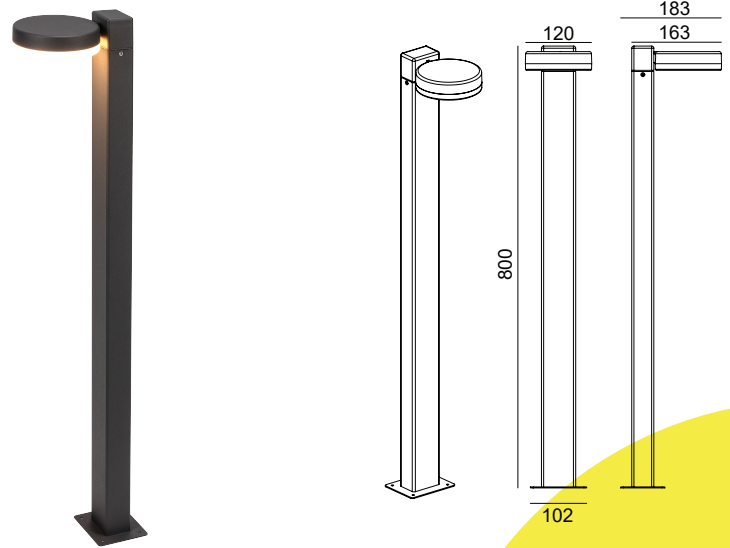

OUTDOOR LIGHT LAWN BOLLARD

TECHNICAL SHEET
KL-B441

KEYLIGHT

SPAIN
PRODUCTOS DE ILUMINACION

FEATURES

- 220-240V
- CE ROHS Certified
- Silicon-rubber gasket
- Die-cast aluminium Body
- Powder-coated with pretreatment for outdoor use
- 3-years warranty

SPECIFICATIONS

Product Code	KL-B441
Power	13W
Input	220-240V
Luminous flux	760 lm
Color Temperature	2700k-6500k
Beam Angle	120°
Power factor	≥0.83
CRI	80
Finishing Colors	White/Silver Grey/Dark Grey/Black
LED Type	SMD
IP Rating	IP65 Class 1
Size	183mm*800mm*120mm
Warranty	3 years